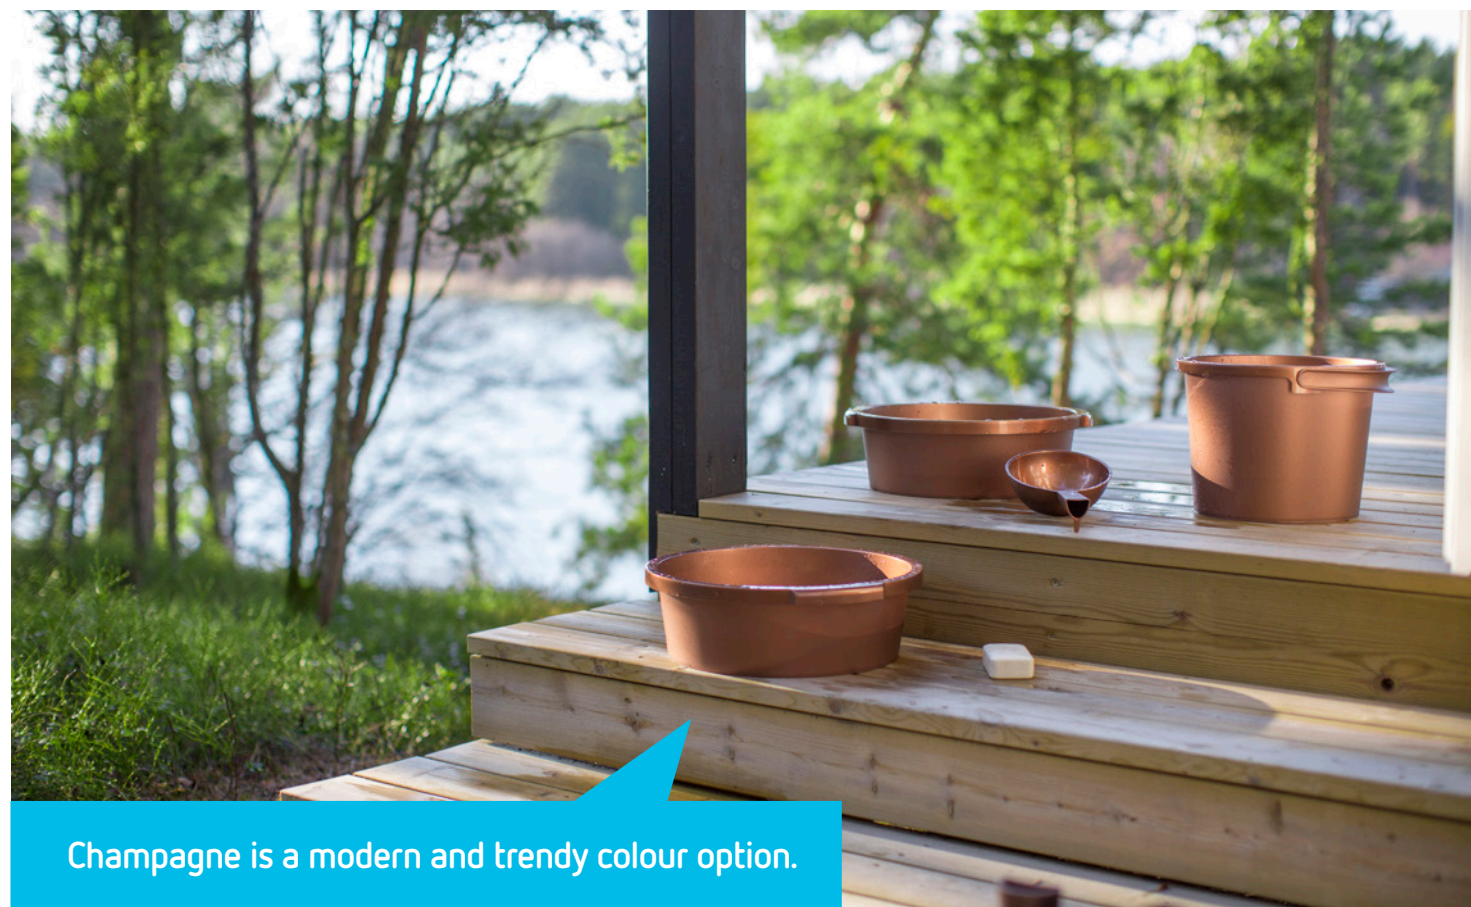

Water scoop 2 L
38x22x10 cm
30210 30264

Stool, low
30x39x35 cm
28410 28464

Stool, tall
36x46x43 cm
30710 30764

Sturdy stools have anti-slip feet.

Champagne is a modern and trendy colour option.

Orthex™ BINS