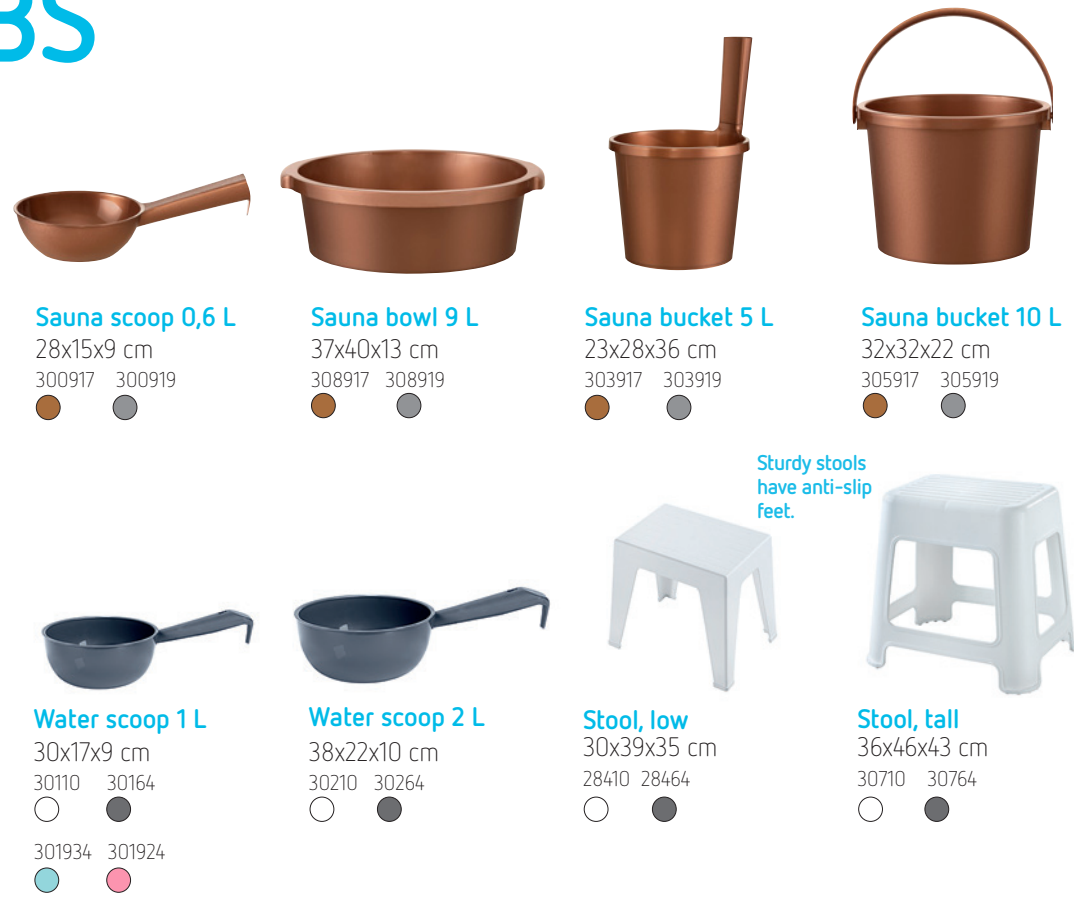

Washtub 10 L
37x40x16 cm
20710 207934 20764

Garden chores shouldn't break your bucket

Heavy duty bucket 15 L
37x35x25 cm
1545040

Heavy duty bucket 20 L
38x37x29 cm
1546050

Orthex™ BUCKETS & TUBS

The modern sauna collection is designed by Pentagon Design.

Water scoop 2 L
38x22x10 cm
30210 30264

Stool, low
30x39x35 cm
28410 28464

Stool, tall
36x46x43 cm
30710 30764

Sturdy stools have anti-slip feet.

Champagne is a modern and trendy colour option.

Orthex™ BINS