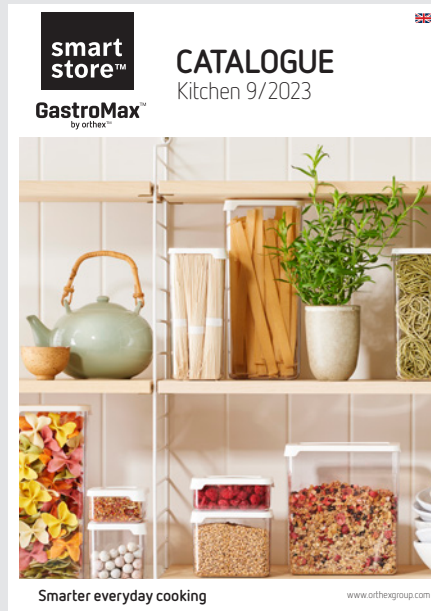

CHECK OUT ALSO OUR OTHER CATALOGUES.

Orthex at your service

Orthex Group is the leading Nordic designer, manufacturer and marketer of household products. We have a mission to make everyday life a little easier and more enjoyable. Our well-known brands are Orthex™, SmartStore™ and GastroMax™

www.orthexgroup.com

www.facebook.com/orthexgroup

@orthexgroup

www.pinterest.com/orthexgroup

www.youtube.com/orthexgroup

Practical is beautiful

Oy Orthex Finland Ab

Suomalaistentie 7, 02270 Espoo,
Finland
Tel. +358 (0)19 329 61

Orthex Sweden AB

Box 6, SE-362 21, Tingsryd, Sweden
Tel. +46(0)477 450 00

Orthex Norway AS

Østre Aker vei 19, NO-0581 Oslo, Norway
Tel. +47 23 17 04 00

Orthex Denmark A/S

Amager Strandvej 60-64, DK 2300
Copenhagen, Denmark
Tel. +45 46 38 09 10

Orthex Germany GmbH

Hofkamp 100, 42103 Wuppertal, Germany
Tel. +49 (0) 202 527 07 380

UK & Ireland

Tel : +44 (0) 7920 236548
craig.sammells@orthexgroup.com

France/Benelux

Tel. +33 (0)6 22 97 51 25
aurelien.chabannier@orthexgroup.com