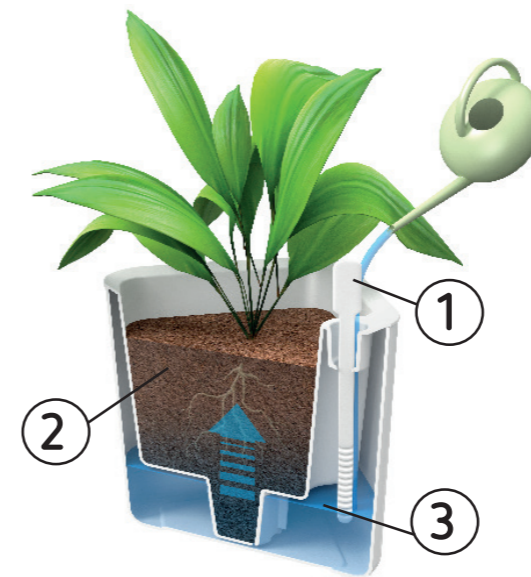

This practical container pot has a self-watering system. Self-watering system gives the plants a steady supply of water and makes them thrive and bloom. The pots are available in a classic white color.

Eden pot with self-watering 16 cm
16x16x17 cm
53710

Eden pot with self-watering 20 cm
20x20x21 cm
54110

Eden pot with self-watering 24 cm
24x24x25 cm
54310

reddot design award
winner 2012

I'm made from recycled plastic :-)

Made by Orthex™

Self-watering is easy!

1. Easy to water correctly – the measuring stick is like an oil dipstick, indicating when water is needed.
2. The plant absorbs exactly the right amount of water from the container.
3. The spacious water container means less frequent watering.

Pots with a self-watering system make plant care easier

EDEN HERB POT

This herbal pot makes your herbs thrive and taste even better. No planting is required – the herb can be placed in its original plastic pot directly in the Eden herbal pot.