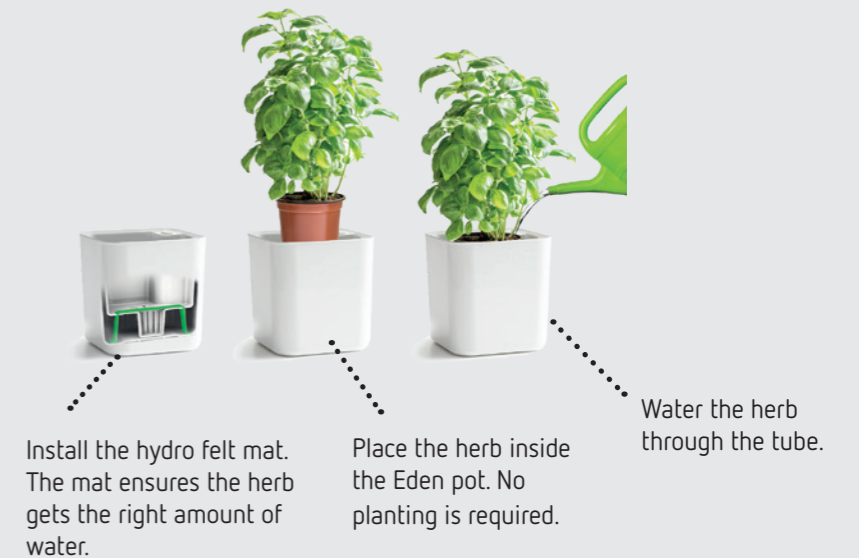

Made by Orthex™

Self-watering is easy!

1. Easy to water correctly – the measuring stick is like an oil dipstick, indicating when water is needed.
2. The plant absorbs exactly the right amount of water from the container.
3. The spacious water container means less frequent watering.

Pots with a self-watering system make plant care easier

EDEN HERB POT

This herbal pot makes your herbs thrive and taste even better. No planting is required – the herb can be placed in its original plastic pot directly in the Eden herbal pot.

Eden herb pot set in gift pack
39x14,5x14,5 cm
698500

Eden herb pot with self-watering 12 cm
12x12x12 cm
53510

orthex™

PAULINA

The Orthex Paulina pot is a modern classic with an easy self-watering system. This is the perfect product for your indoor plants, but just as ideal for home gardening at your balcony or terrace.