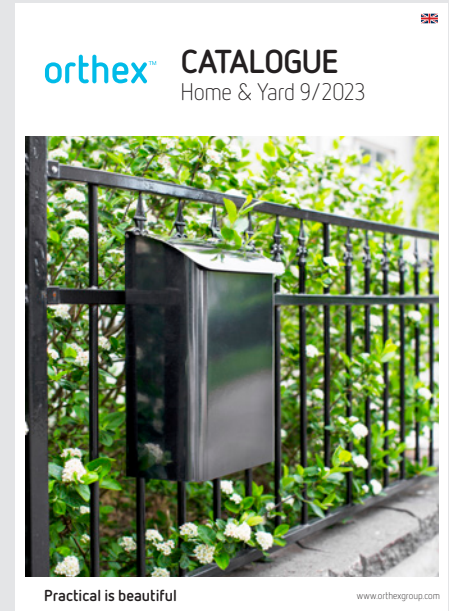

CHECK OUT ALSO OUR OTHER CATALOGUES.

Orthex at your service

Orthex Group is the leading Nordic designer, manufacturer and marketer of household products. We have a mission to make everyday life a little easier and more enjoyable. Our well-known brands are Orthex™, SmartStore™ and GastroMax™

www.orthexgroup.com

www.facebook.com/orthexgroup

@orthexgroup

www.pinterest.com/orthexgroup

www.youtube.com/orthexgroup

Practical is beautiful

Oy Orthex Finland Ab

Suomalaistentie 7, 02270 Espoo,
Finland
Tel. +358 (0)19 329 61

Orthex Sweden AB

Box 6, SE-362 21, Tingsryd, Sweden
Tel. +46(0)477 450 00

Orthex Norway AS

Østre Aker vei 19, NO-0581 Oslo, Norway
Tel. +47 23 17 04 00

Orthex Denmark A/S

Amager Strandvej 60-64, DK 2300
Copenhagen, Denmark
Tel. +45 46 38 09 10

Orthex Germany GmbH

Hofkamp 100, 42103 Wuppertal, Germany
Tel. +49 (0) 202 527 07 380

UK & Ireland

Tel : +44 (0) 7920 236548
craig.sammells@orthexgroup.com

France/Benelux

Tel. +33 (0)6 22 97 51 25
aurelien.chabannier@orthexgroup.com